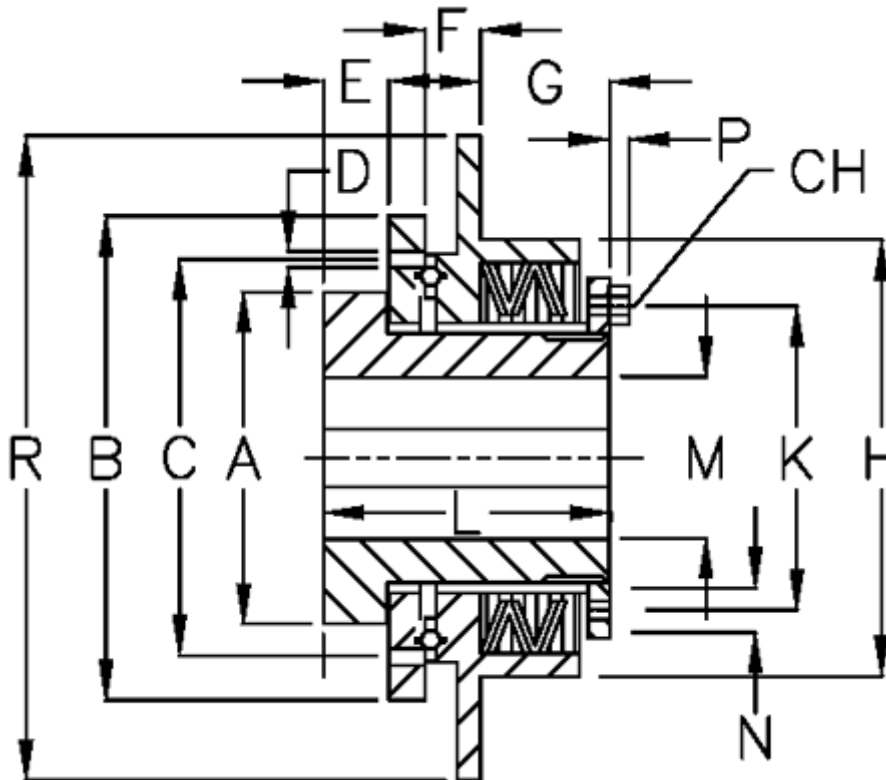

# Data Sheet

Article number: 46954514

Description: Safeguard mini E 45 LL

## Measures

A	= 78	F	= 8.0	P	= 4.0
B	= 115	G	= 35.0	R	= 150
C	= 100	H	= 114		
CH	= 10	K	= 86		
D	= 6xM6	L	= 81		
Disc spring mounting	= 3x2L	M max	= 45		
Disc spring version	= LL - heavy	M min	= 18		
E	= 22.0	N	= $\varnothing$ 5		